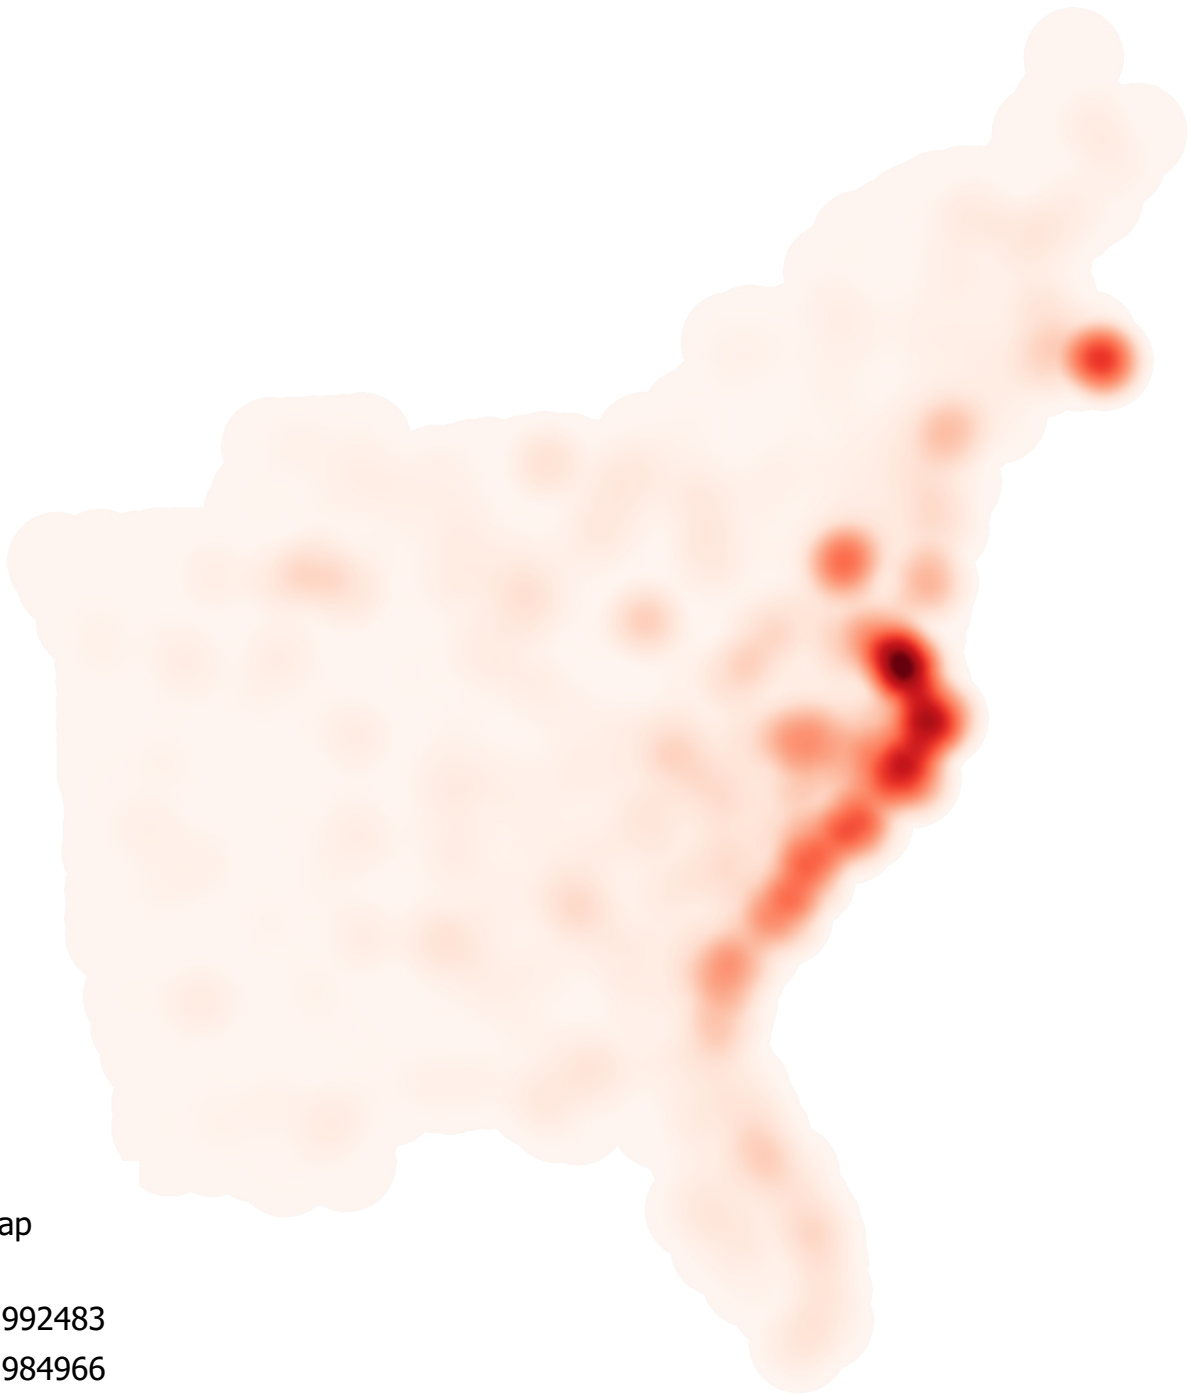

Heatmap (Kernel Density) of Tweet Activity During Hurricane Dorian

Heatmap